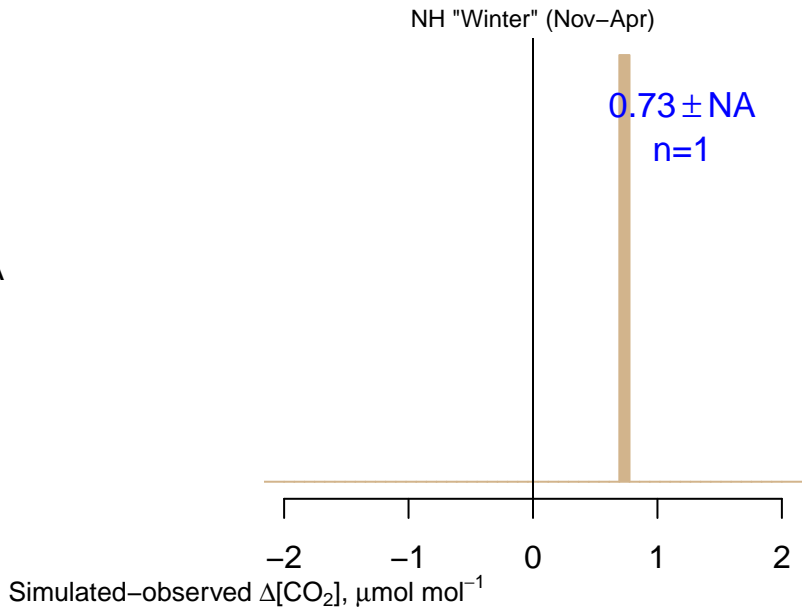

NO DATA

Data from 06–Feb–2010 to 06–Feb–2010

co2_tgc_aircraft-pfp_1_allvalid_4000–5000masl
CT2022, created 20–Jan–2023 18:56