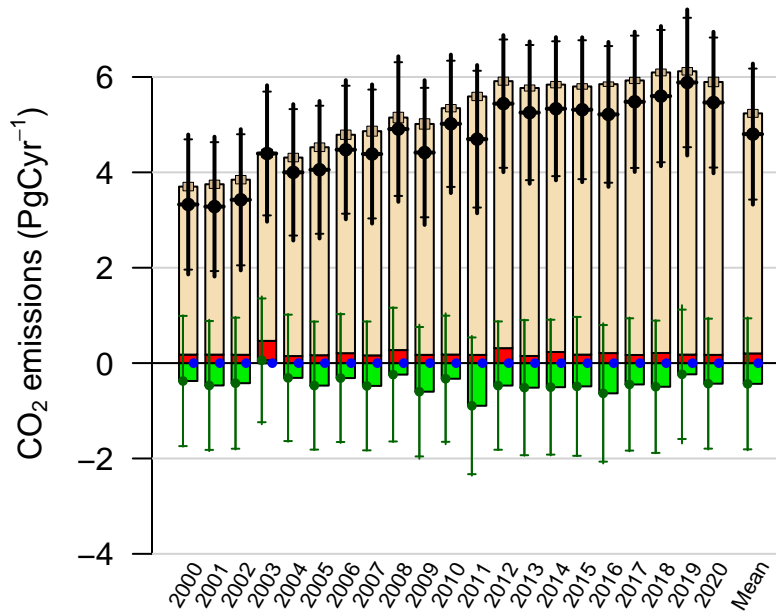

# Extratropical Eurasia annual total emissions

First guess

Optimized

CarbonTracker CT2022  
Created 2023-Jan-26