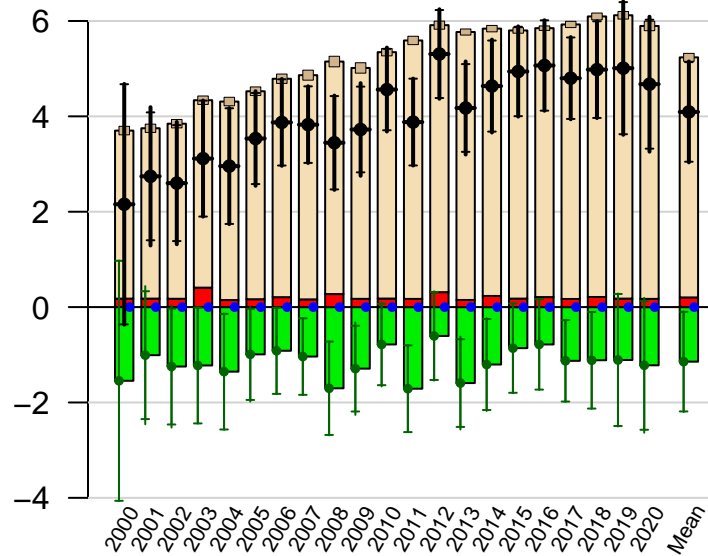

# Extratropical Eurasia annual total emissions

First guess

Optimized

CarbonTracker CT2022  
Created 2023-Jan-26