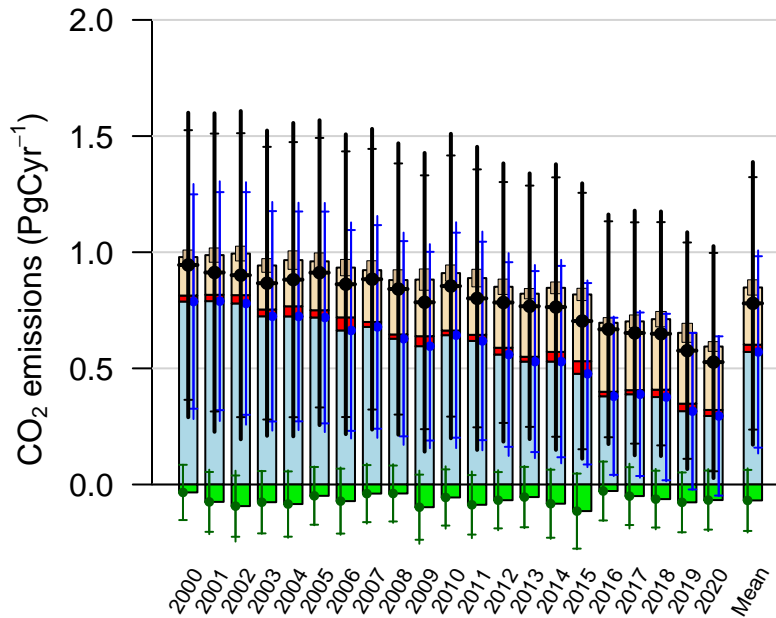

Tropical Ocean annual total emissions

First guess

Optimized

1- σ Uncertainties

CarbonTracker CT2022
Created 2023-Jan-26