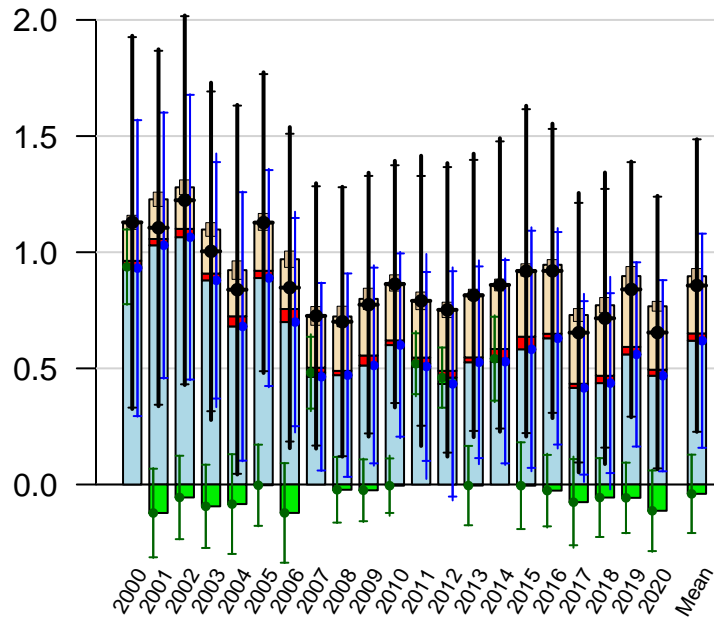

Tropical Ocean annual total emissions

First guess

Optimized

1- σ Uncertainties

CarbonTracker CT2022
Created 2023-Jan-26