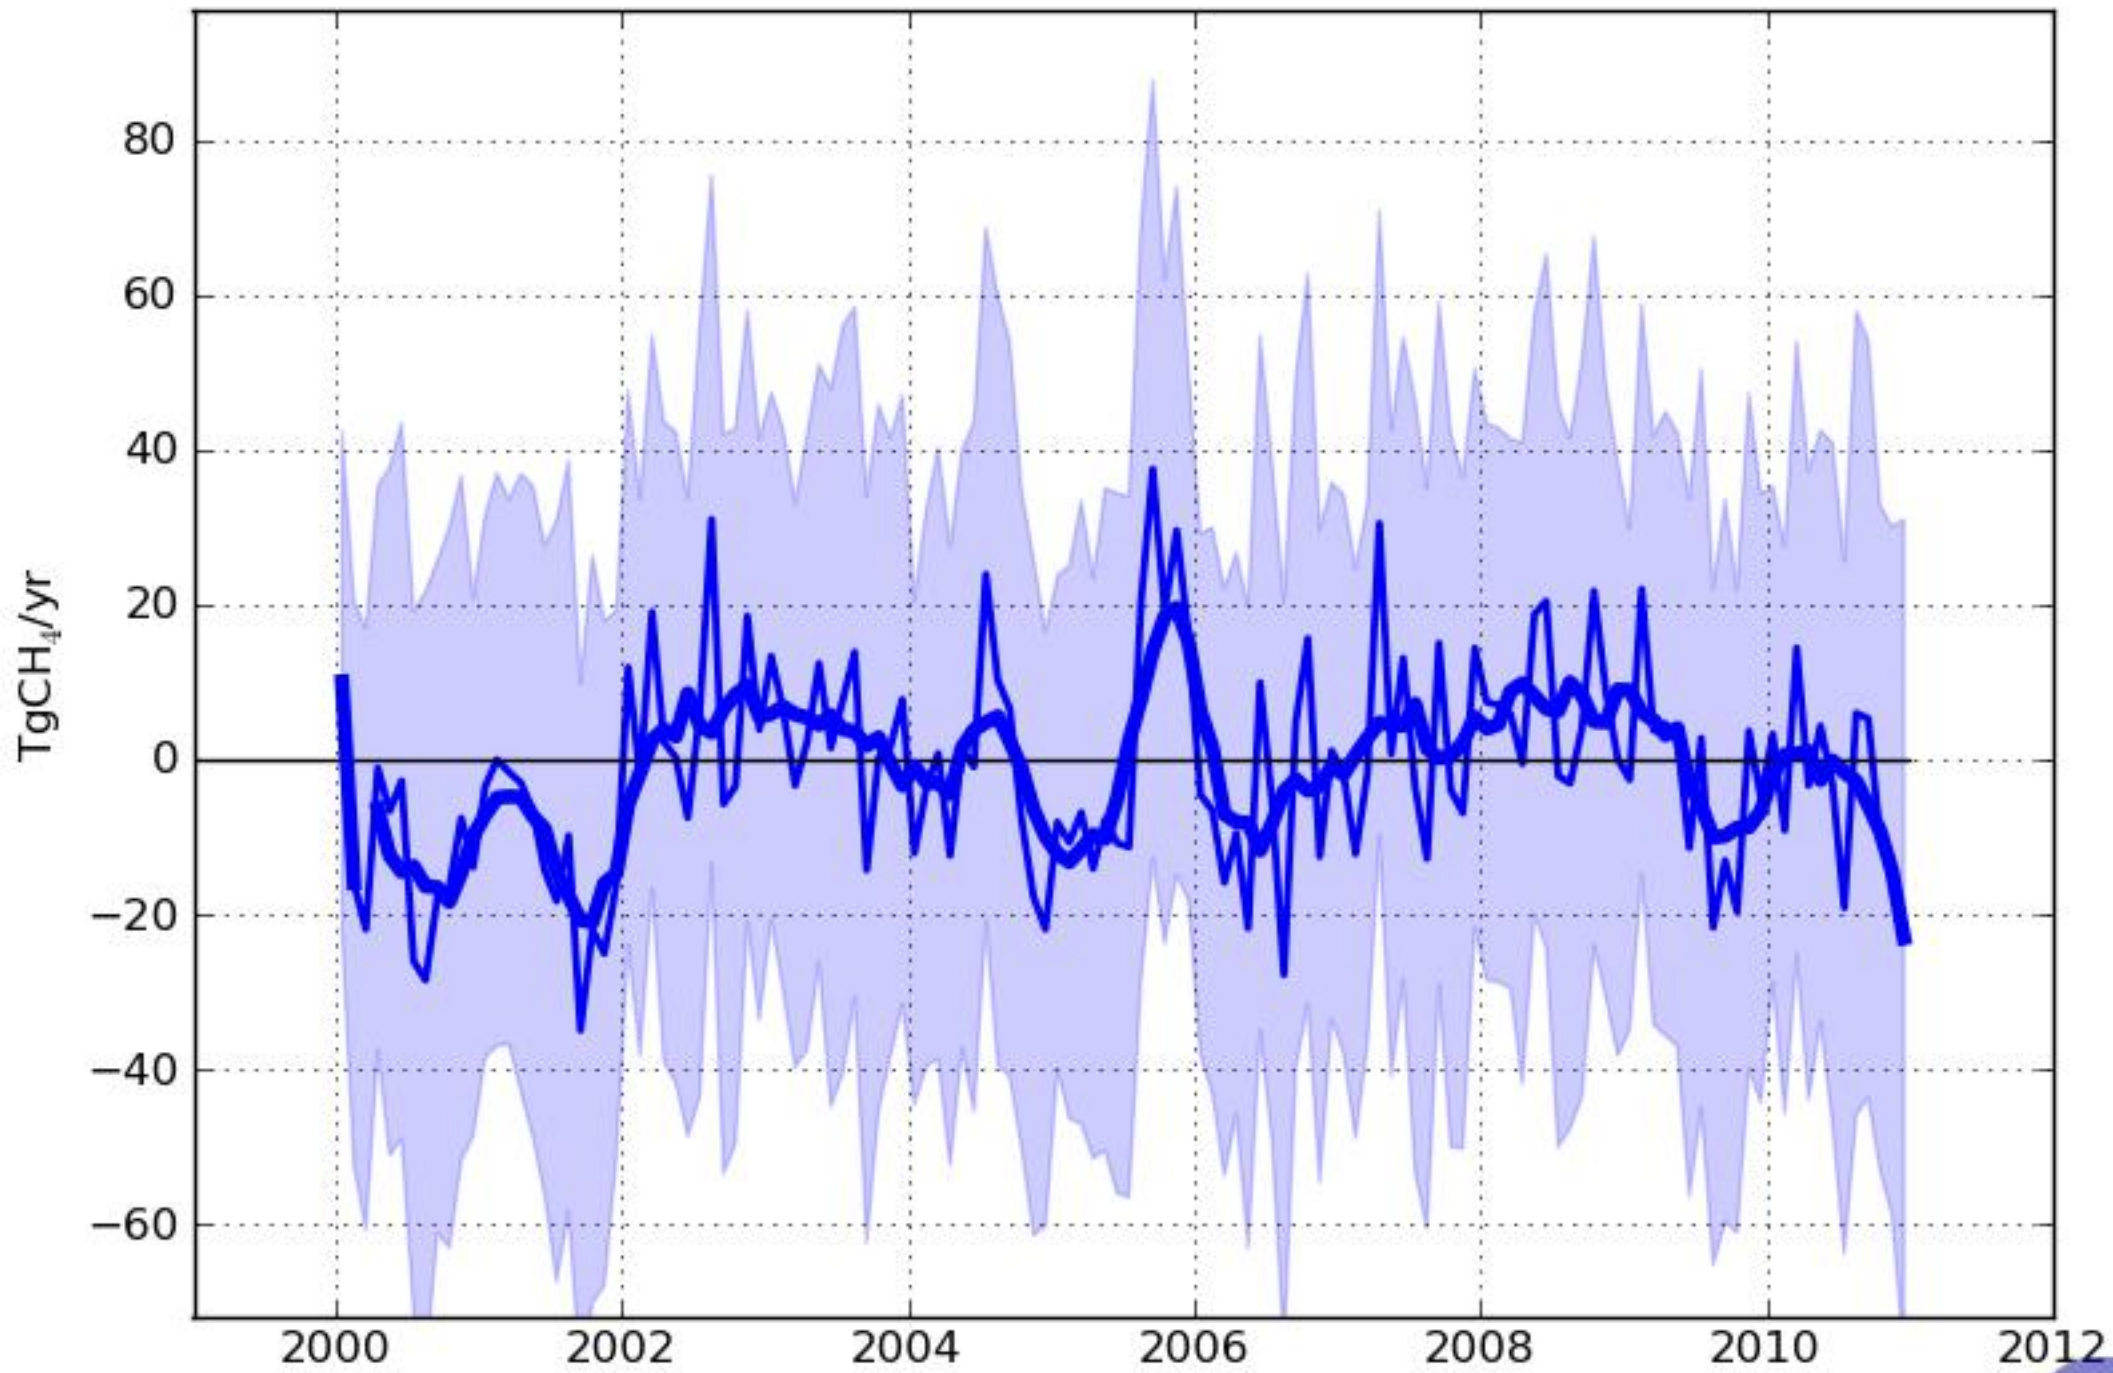

Total Anomalies

Tropical

CTCH4.v1, Created 04 November 2011