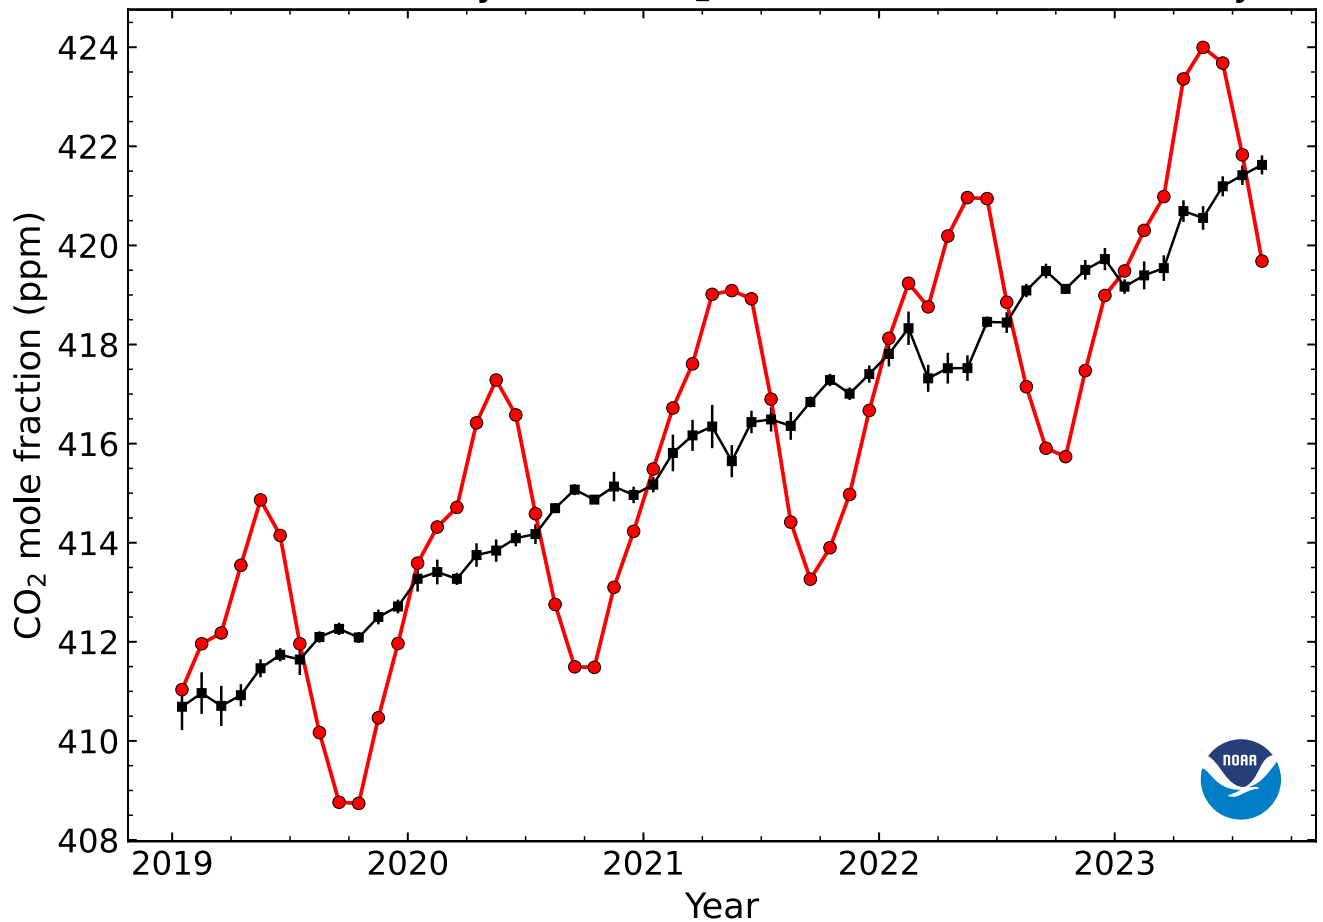

# Recent Monthly Mean CO<sub>2</sub> at Mauna Loa Observatory

2023-September-05